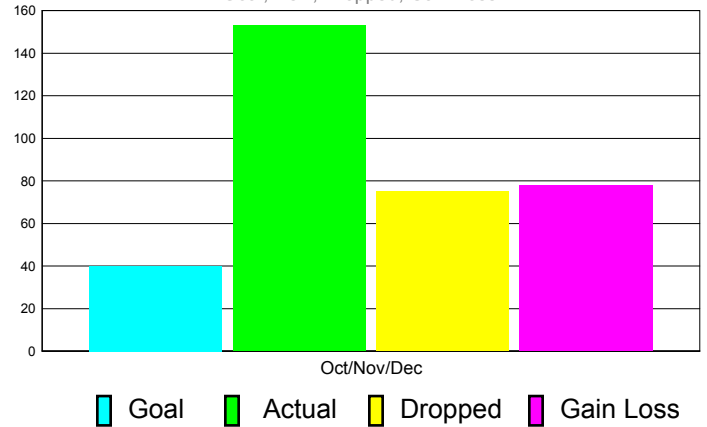

### YTD Status Quo Clubs 2010-2011

Status Quo Clubs Compared to Status Quo Members

## MEMBERSHIP

Membership Results  
2011-2012

Membership  
2010-2011

Month	Net Memb Goal	Actual New Memb	Actual Dropped Memb	Gain/Loss of Memb	Gain/ Loss of Memb
Oct/Nov/Dec	40	153	75	78	51
<b>Totals</b>	<b>40</b>	<b>153</b>	<b>75</b>	<b>78</b>	<b>51</b>

### Membership Results 2011-2012

Goal, New, Dropped, Gain/Loss